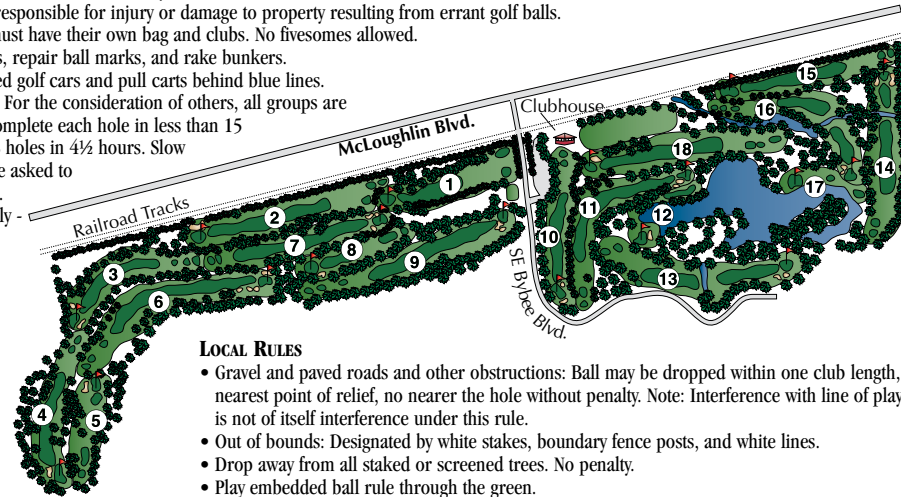

#### USGA RULES APPLY OTHER THAN MODIFIED LOCAL RULES

- Shirts must be worn on the premises at all times.
- Unruly behavior will not be allowed on the premises. Those persons using obscene language, being obnoxious or intoxicated, may be asked to leave.
- The golfer is responsible for injury or damage to property resulting from errant golf balls.
- Each player must have their own bag and clubs. No fivesomes allowed.
- Replace divots, repair ball marks, and rake bunkers.
- Keep motorized golf cars and pull carts behind blue lines.
- Speed of Play: For the consideration of others, all groups are required to complete each hole in less than 15 minutes or 18 holes in 4½ hours. Slow groups may be asked to move forward.
- Soft spikes only - year round.

### LOCAL RULES

- Gravel and paved roads and other obstructions: Ball may be dropped within one club length, nearest point of relief, no nearer the hole without penalty. Note: Interference with line of play is not of itself interference under this rule.
- Out of bounds: Designated by white stakes, boundary fence posts, and white lines.
- Drop away from all staked or screened trees. No penalty.
- Play embedded ball rule through the green.
- Water hazard: Designated by yellow stakes and/or lines.
- Lateral hazard: Designated by red stakes and/or lines.
- No outside alcohol is permitted on property.